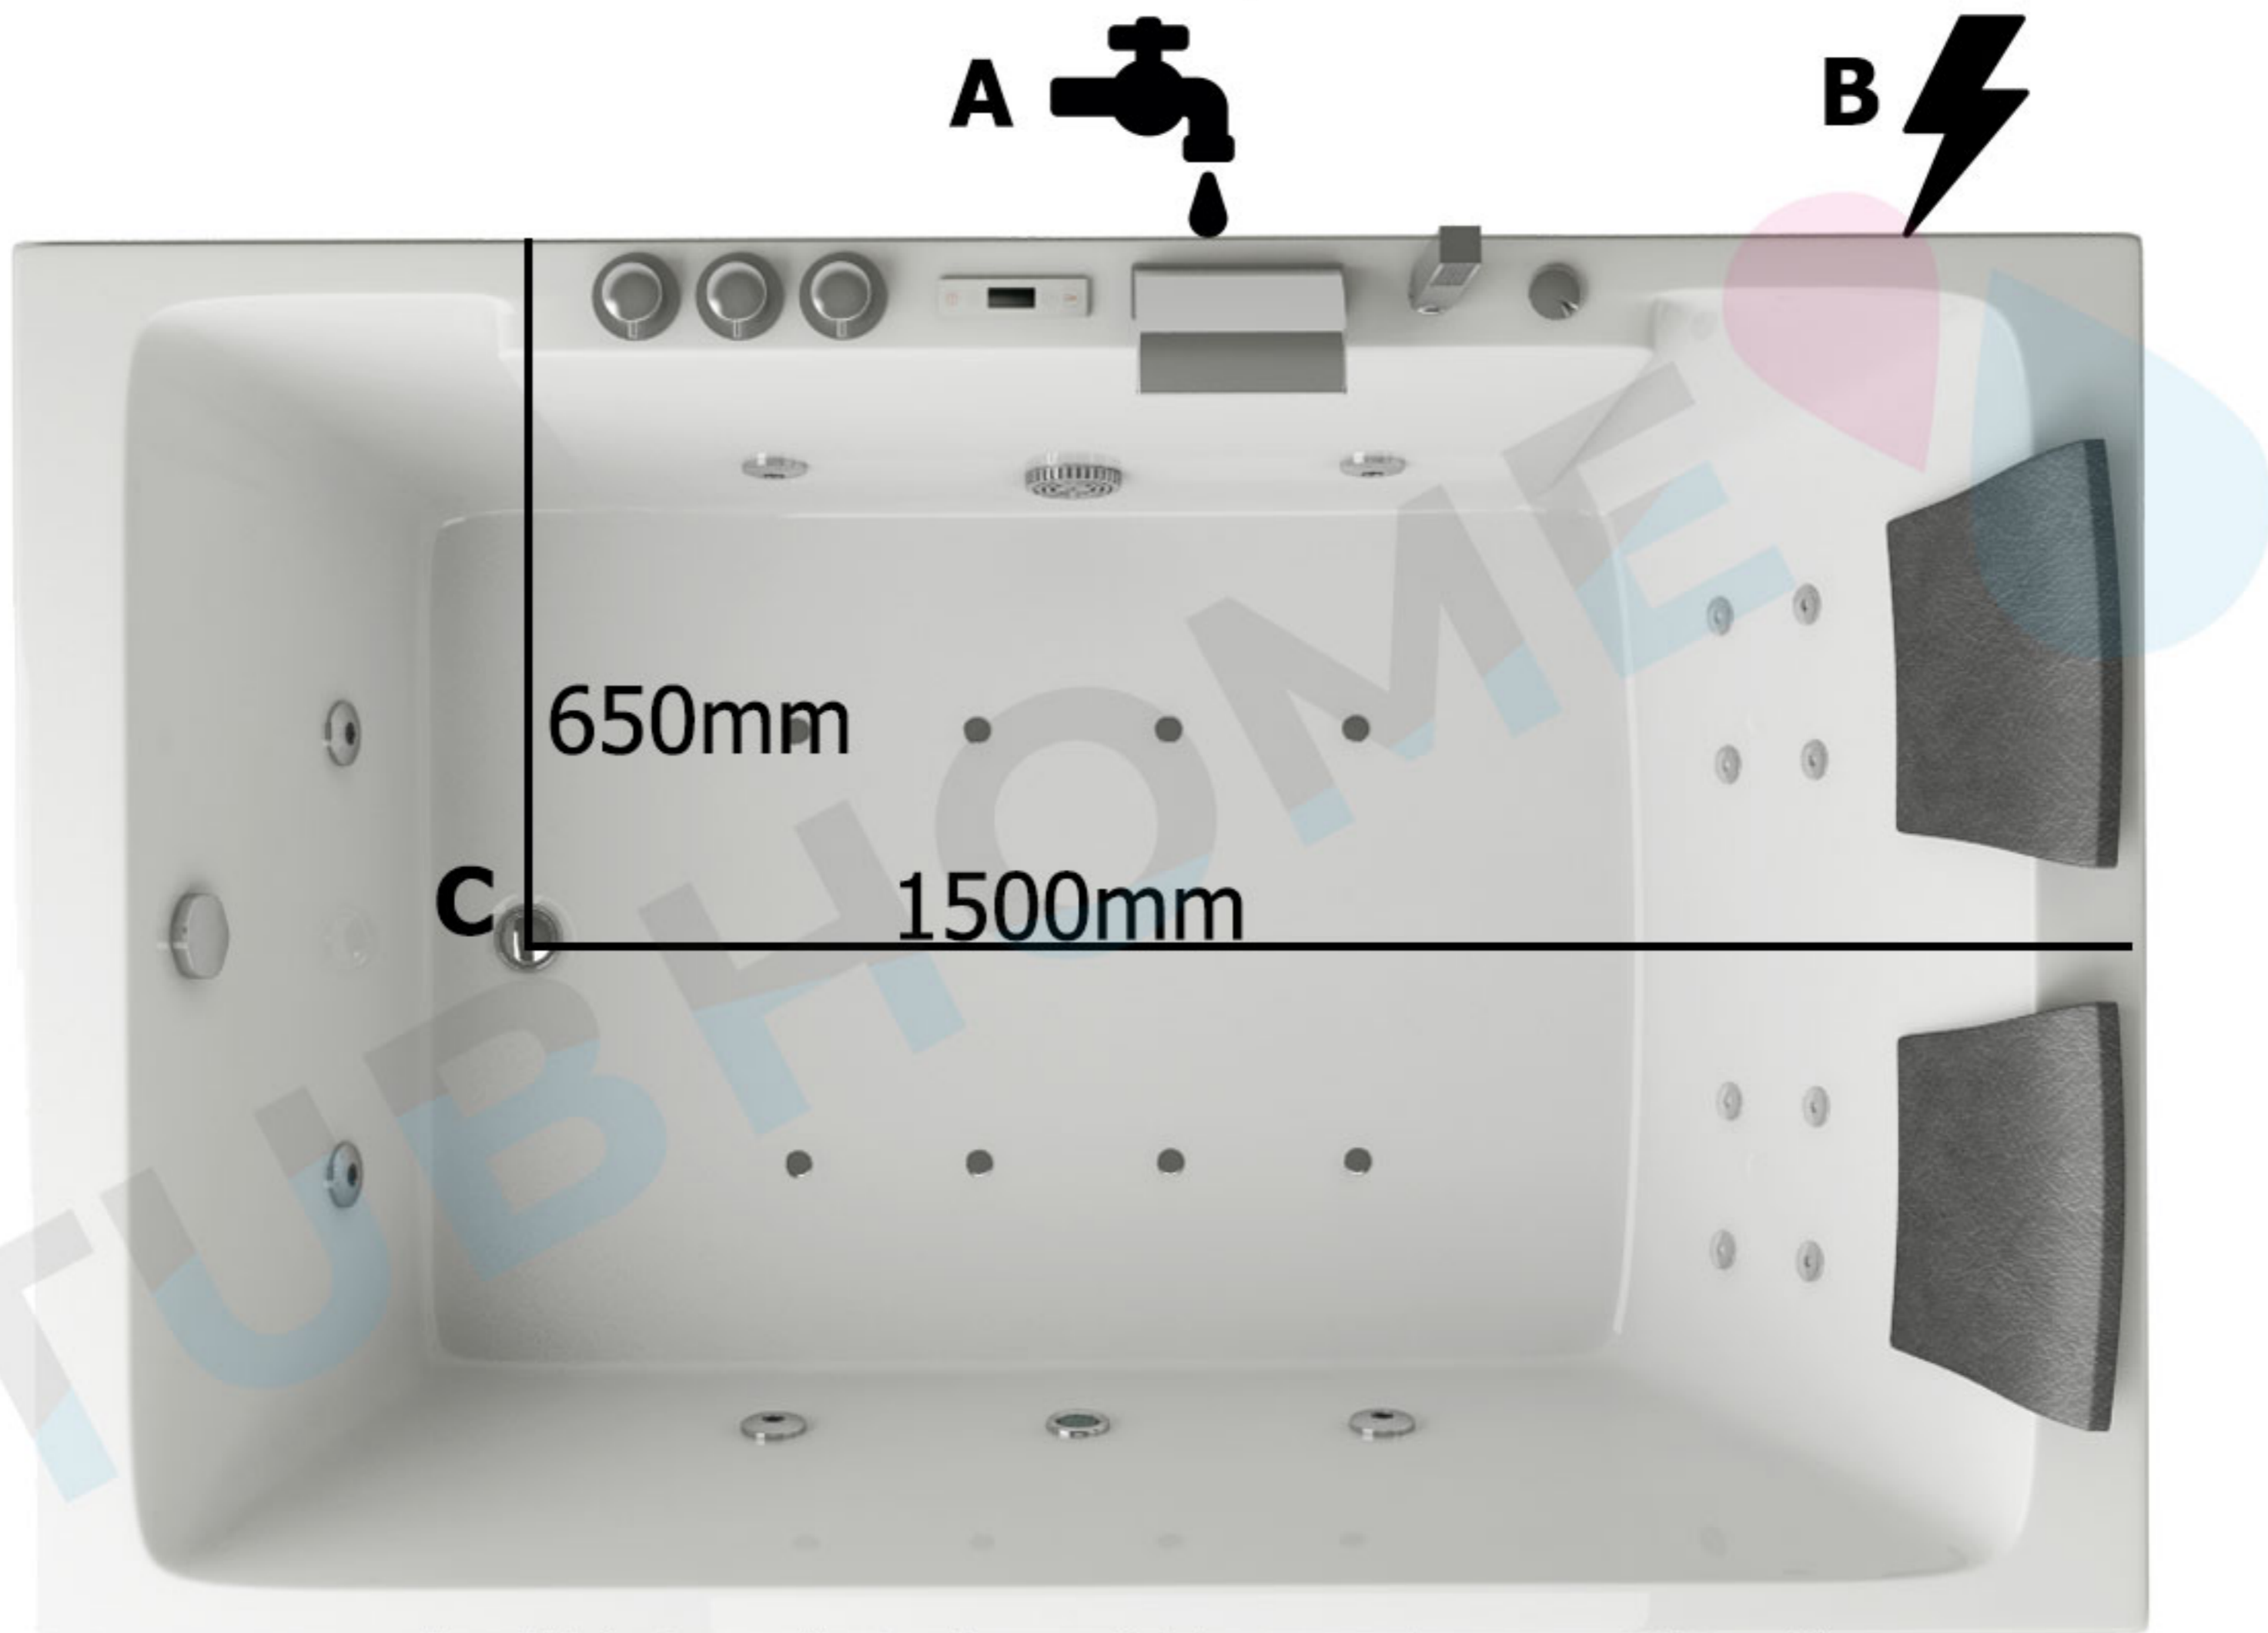

SPATEC Duo 130

A: Water intake, 35cm above the floor

B: Electrical outlet, 35cm above the floor
230V – 16 A, 3x cable 2,5mm²

C: Drain