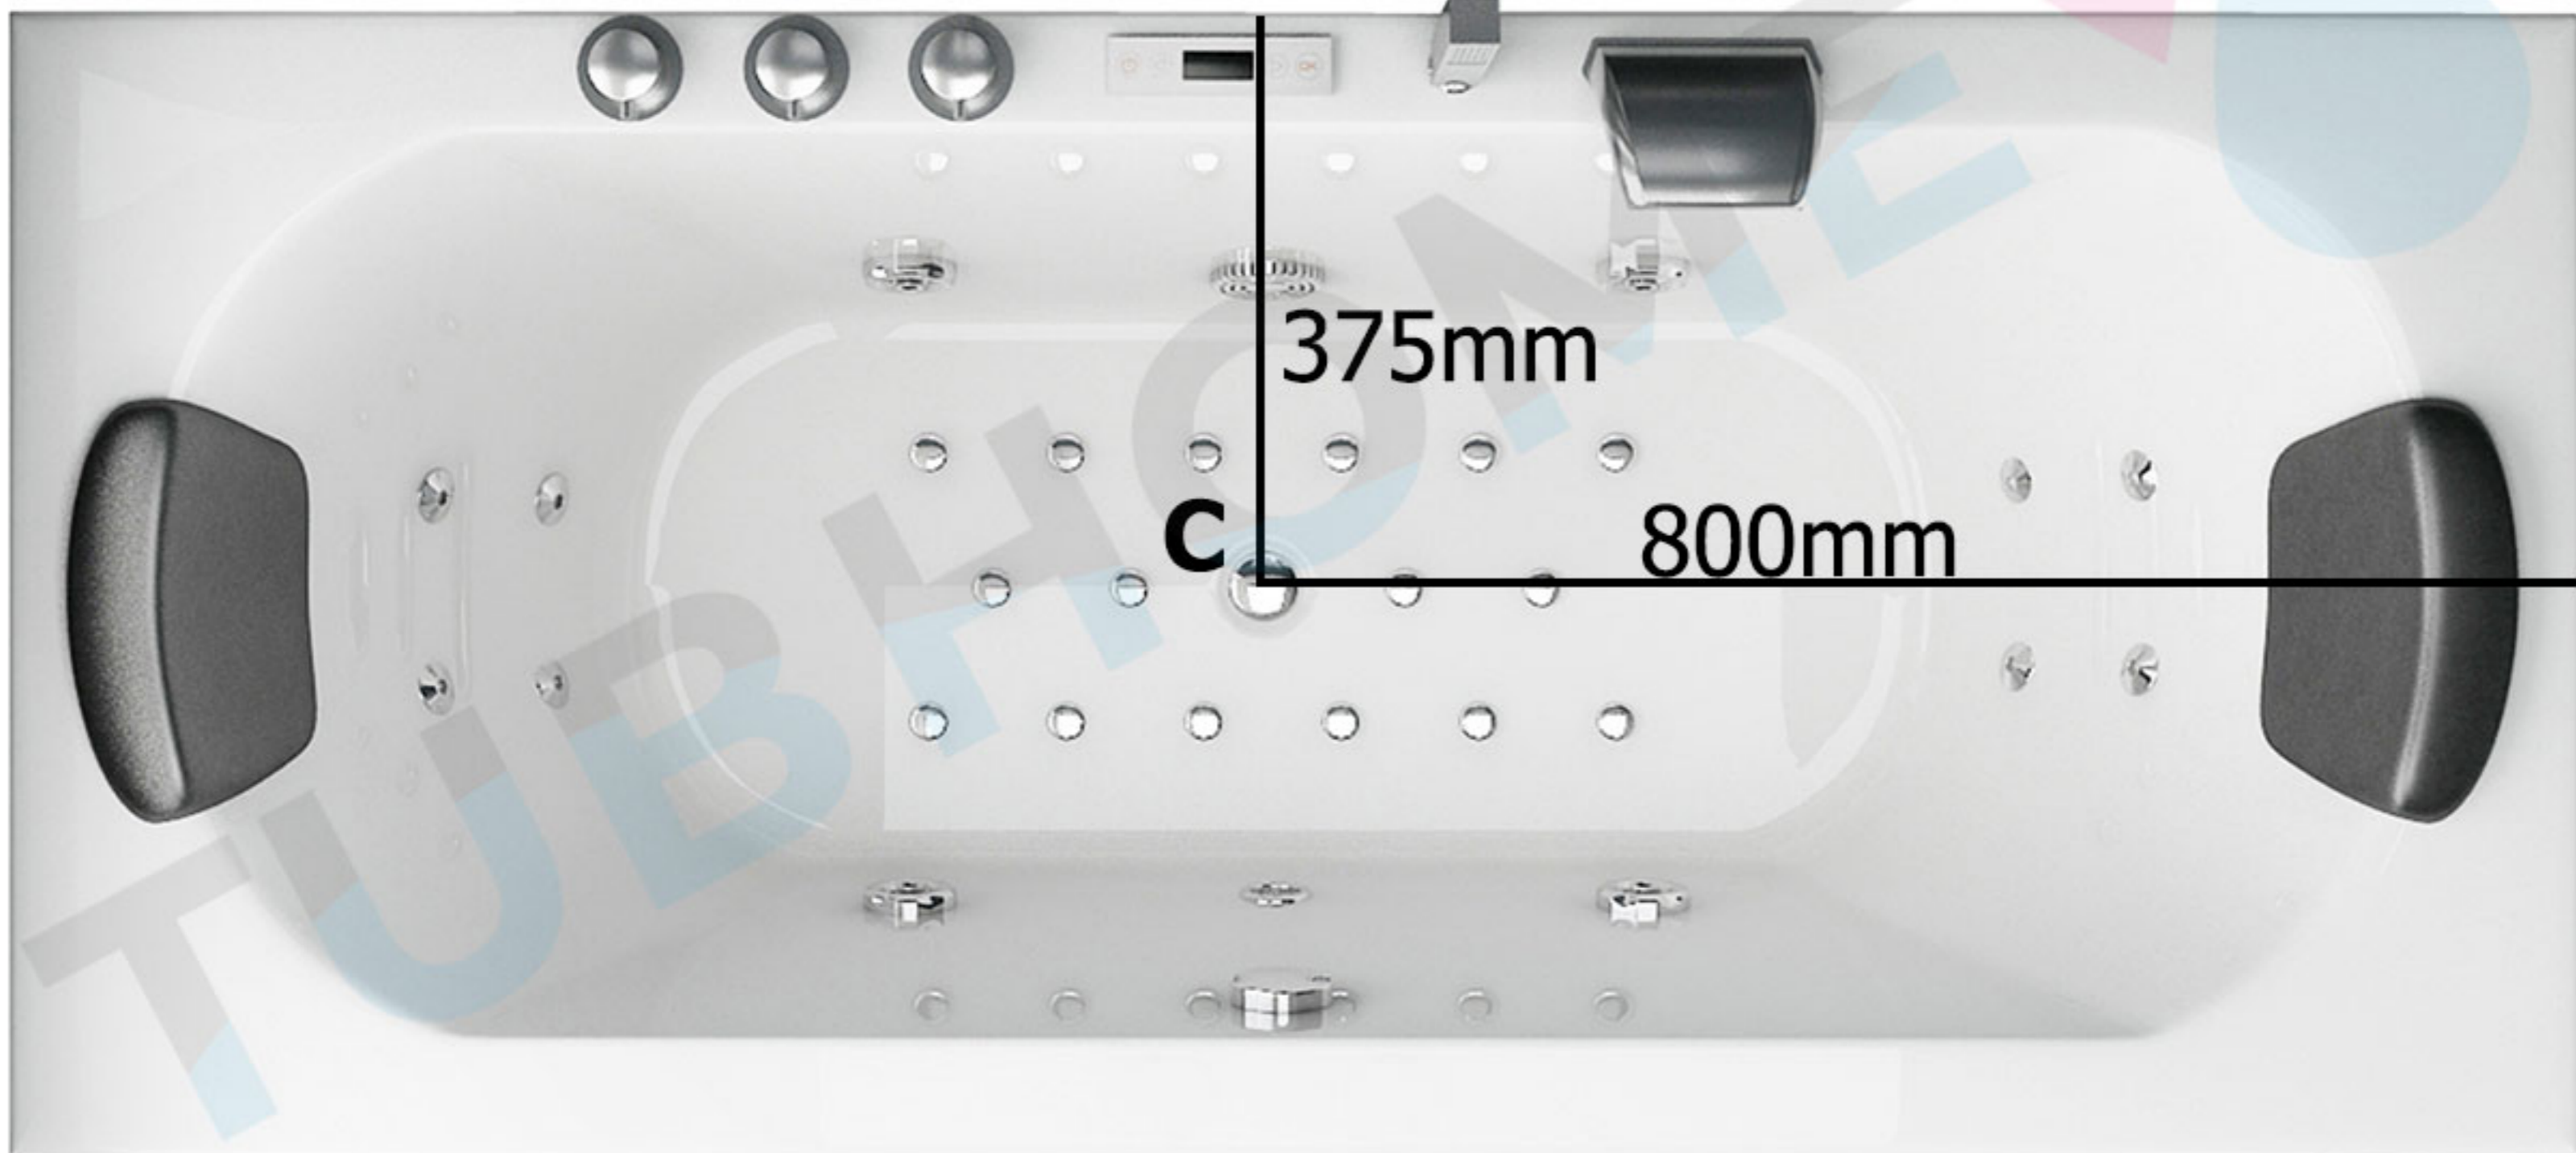

SPATEC Nova 160

A: Water intake, 35cm above the floor

B: Electrical outlet, 35cm above the floor
230V – 16 A, 3x cable 2,5mm²

C: Drain