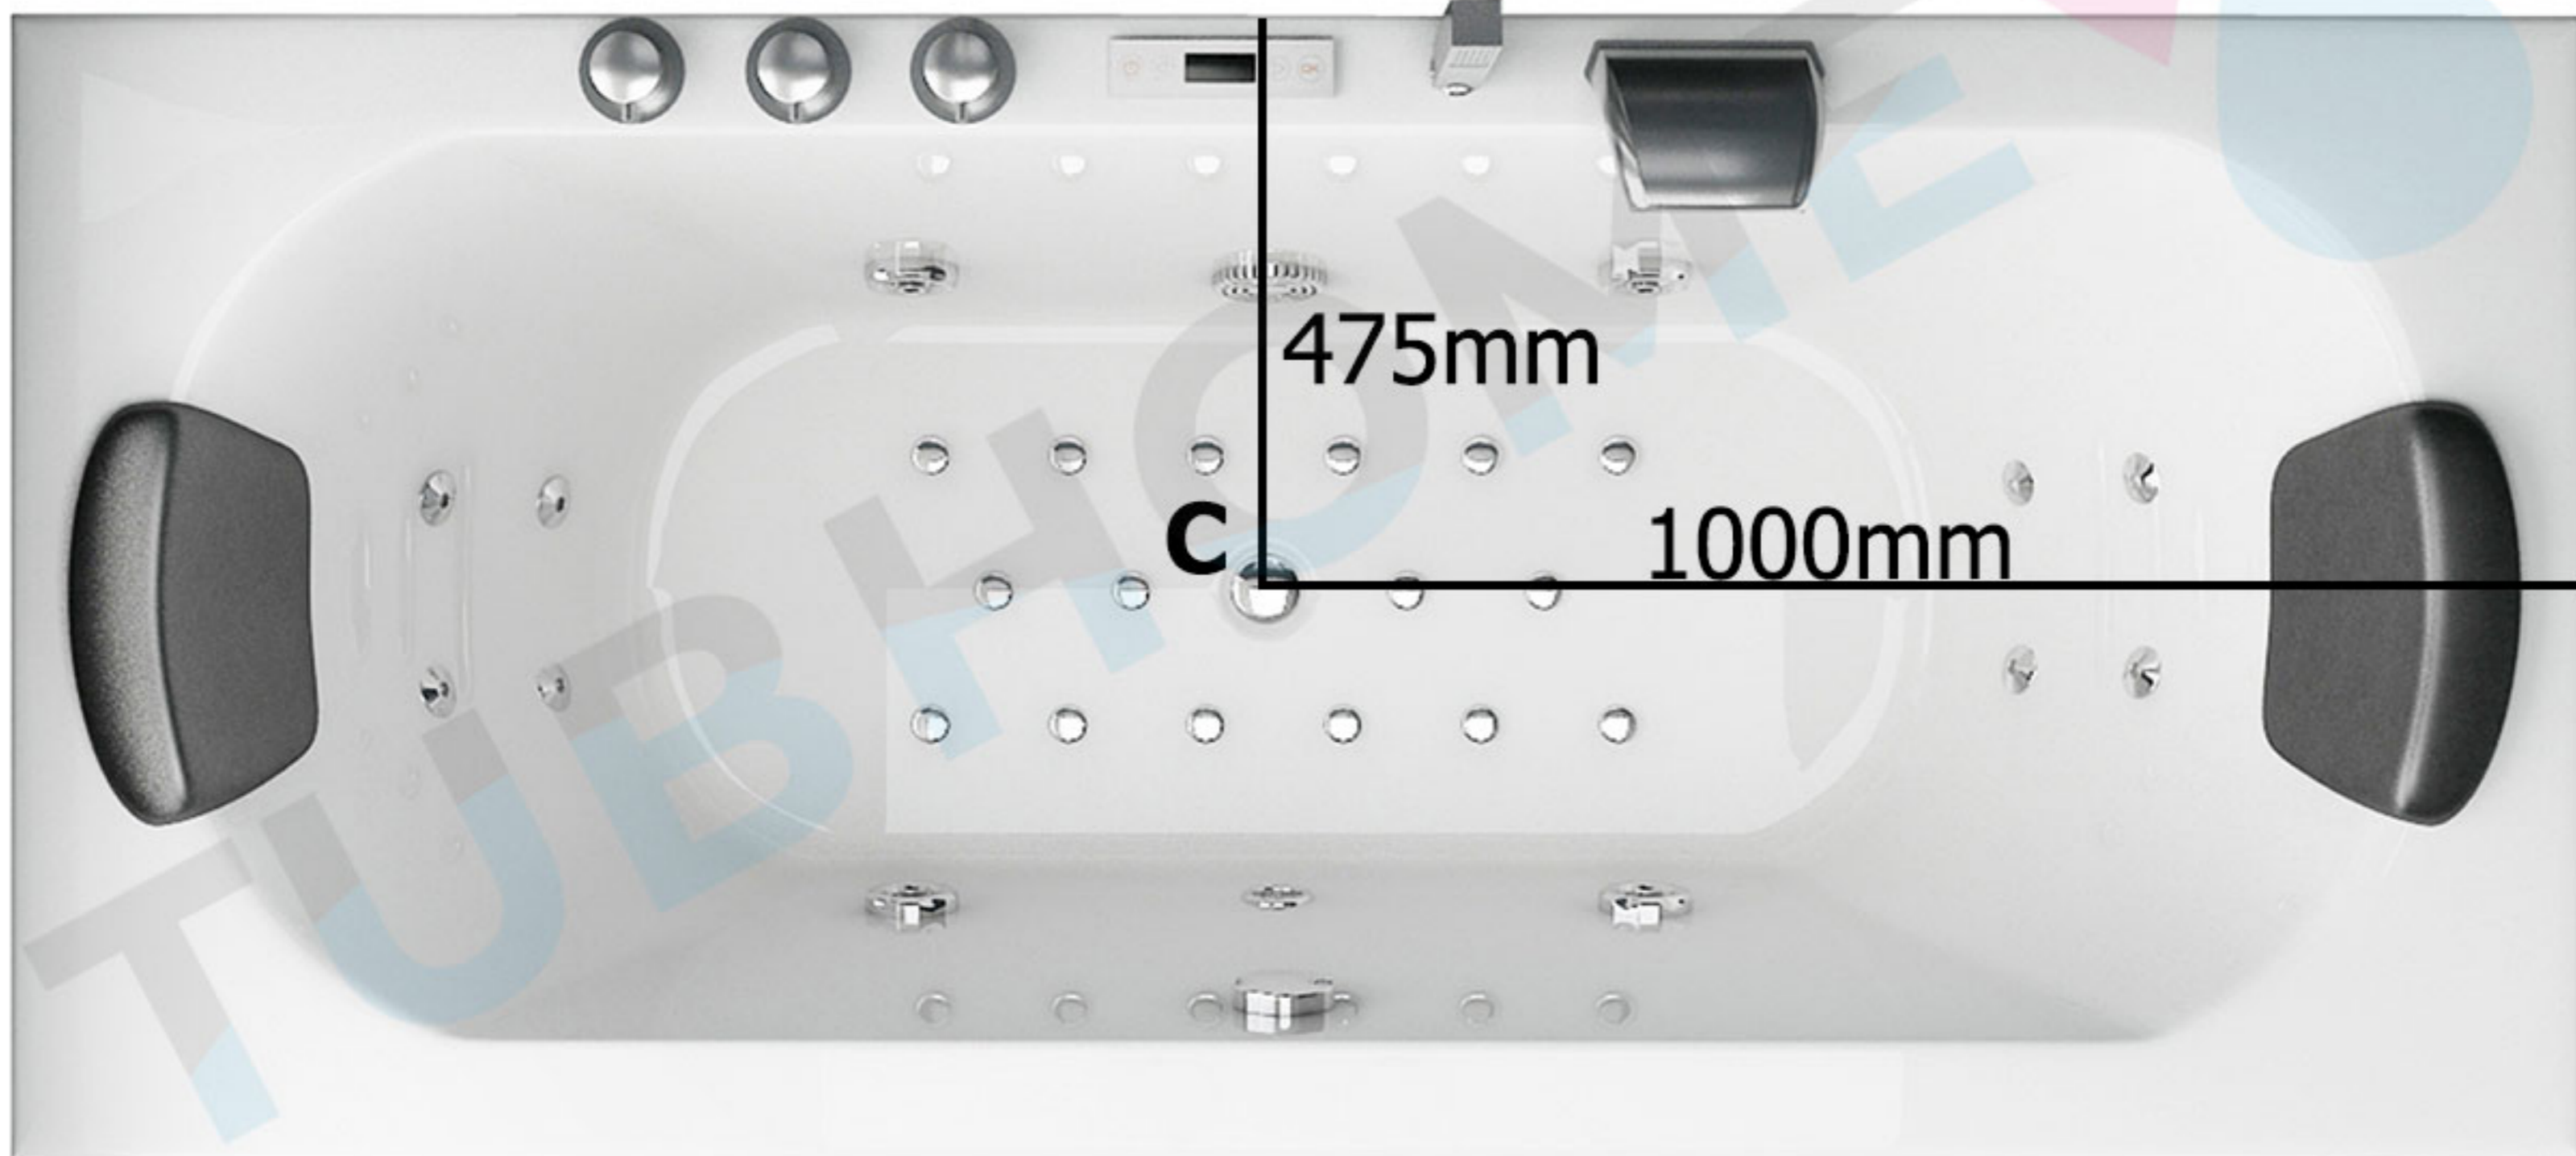

SPATEC Nova 200

A: Water intake, 35cm above the floor

B: Electrical outlet, 35cm above the floor
230V – 16 A, 3x cable 2,5mm²

C: Drain